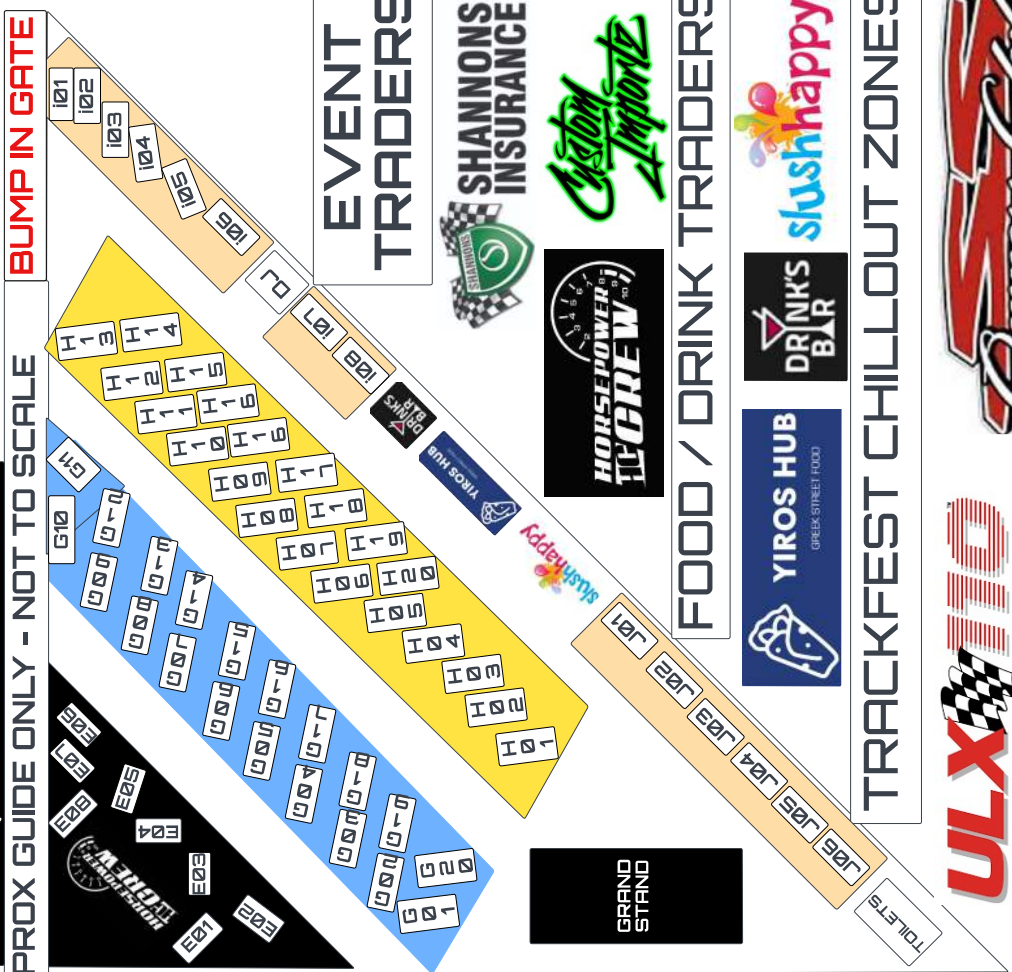

HORSEPOWERCREW.COM

LEGEND

CUSTOM IMPORTZ - AREA A

ULX110 AREA B

HOLDEN / SS OWNERS - AREA C / D

HP CREW AREA E

SHANNONS AREA F

MAZDA / NISSAN AREA G

MAZDA / NISSAN AREA H

MAZDA / NISSAN AREA I - J

TRACKFEST TROPHY SPONSORS

Street Machine Association of SA

SHIMAZA
ALL THINGS ALL FOUR ON WHEELS

Dizzi Decalz
Signs | Wraps | Branding

BOLLARDS DIRECT
MAINTENANCE
ADELAIDE

SEVINTY
VENTURE

AMERICAN MOTORS
SNAPSHOT MEDIA

MAZDA'S
PHOTOS

HEADLIGHT RESTORATION
ADELAIDE
0415 102 229
MARK WAINWRIGHT
SA RESTO WORKS

LIFESTYLE
RESTORATION
ADELAIDE
0412 117 732

MAIN EVENT PARTNER