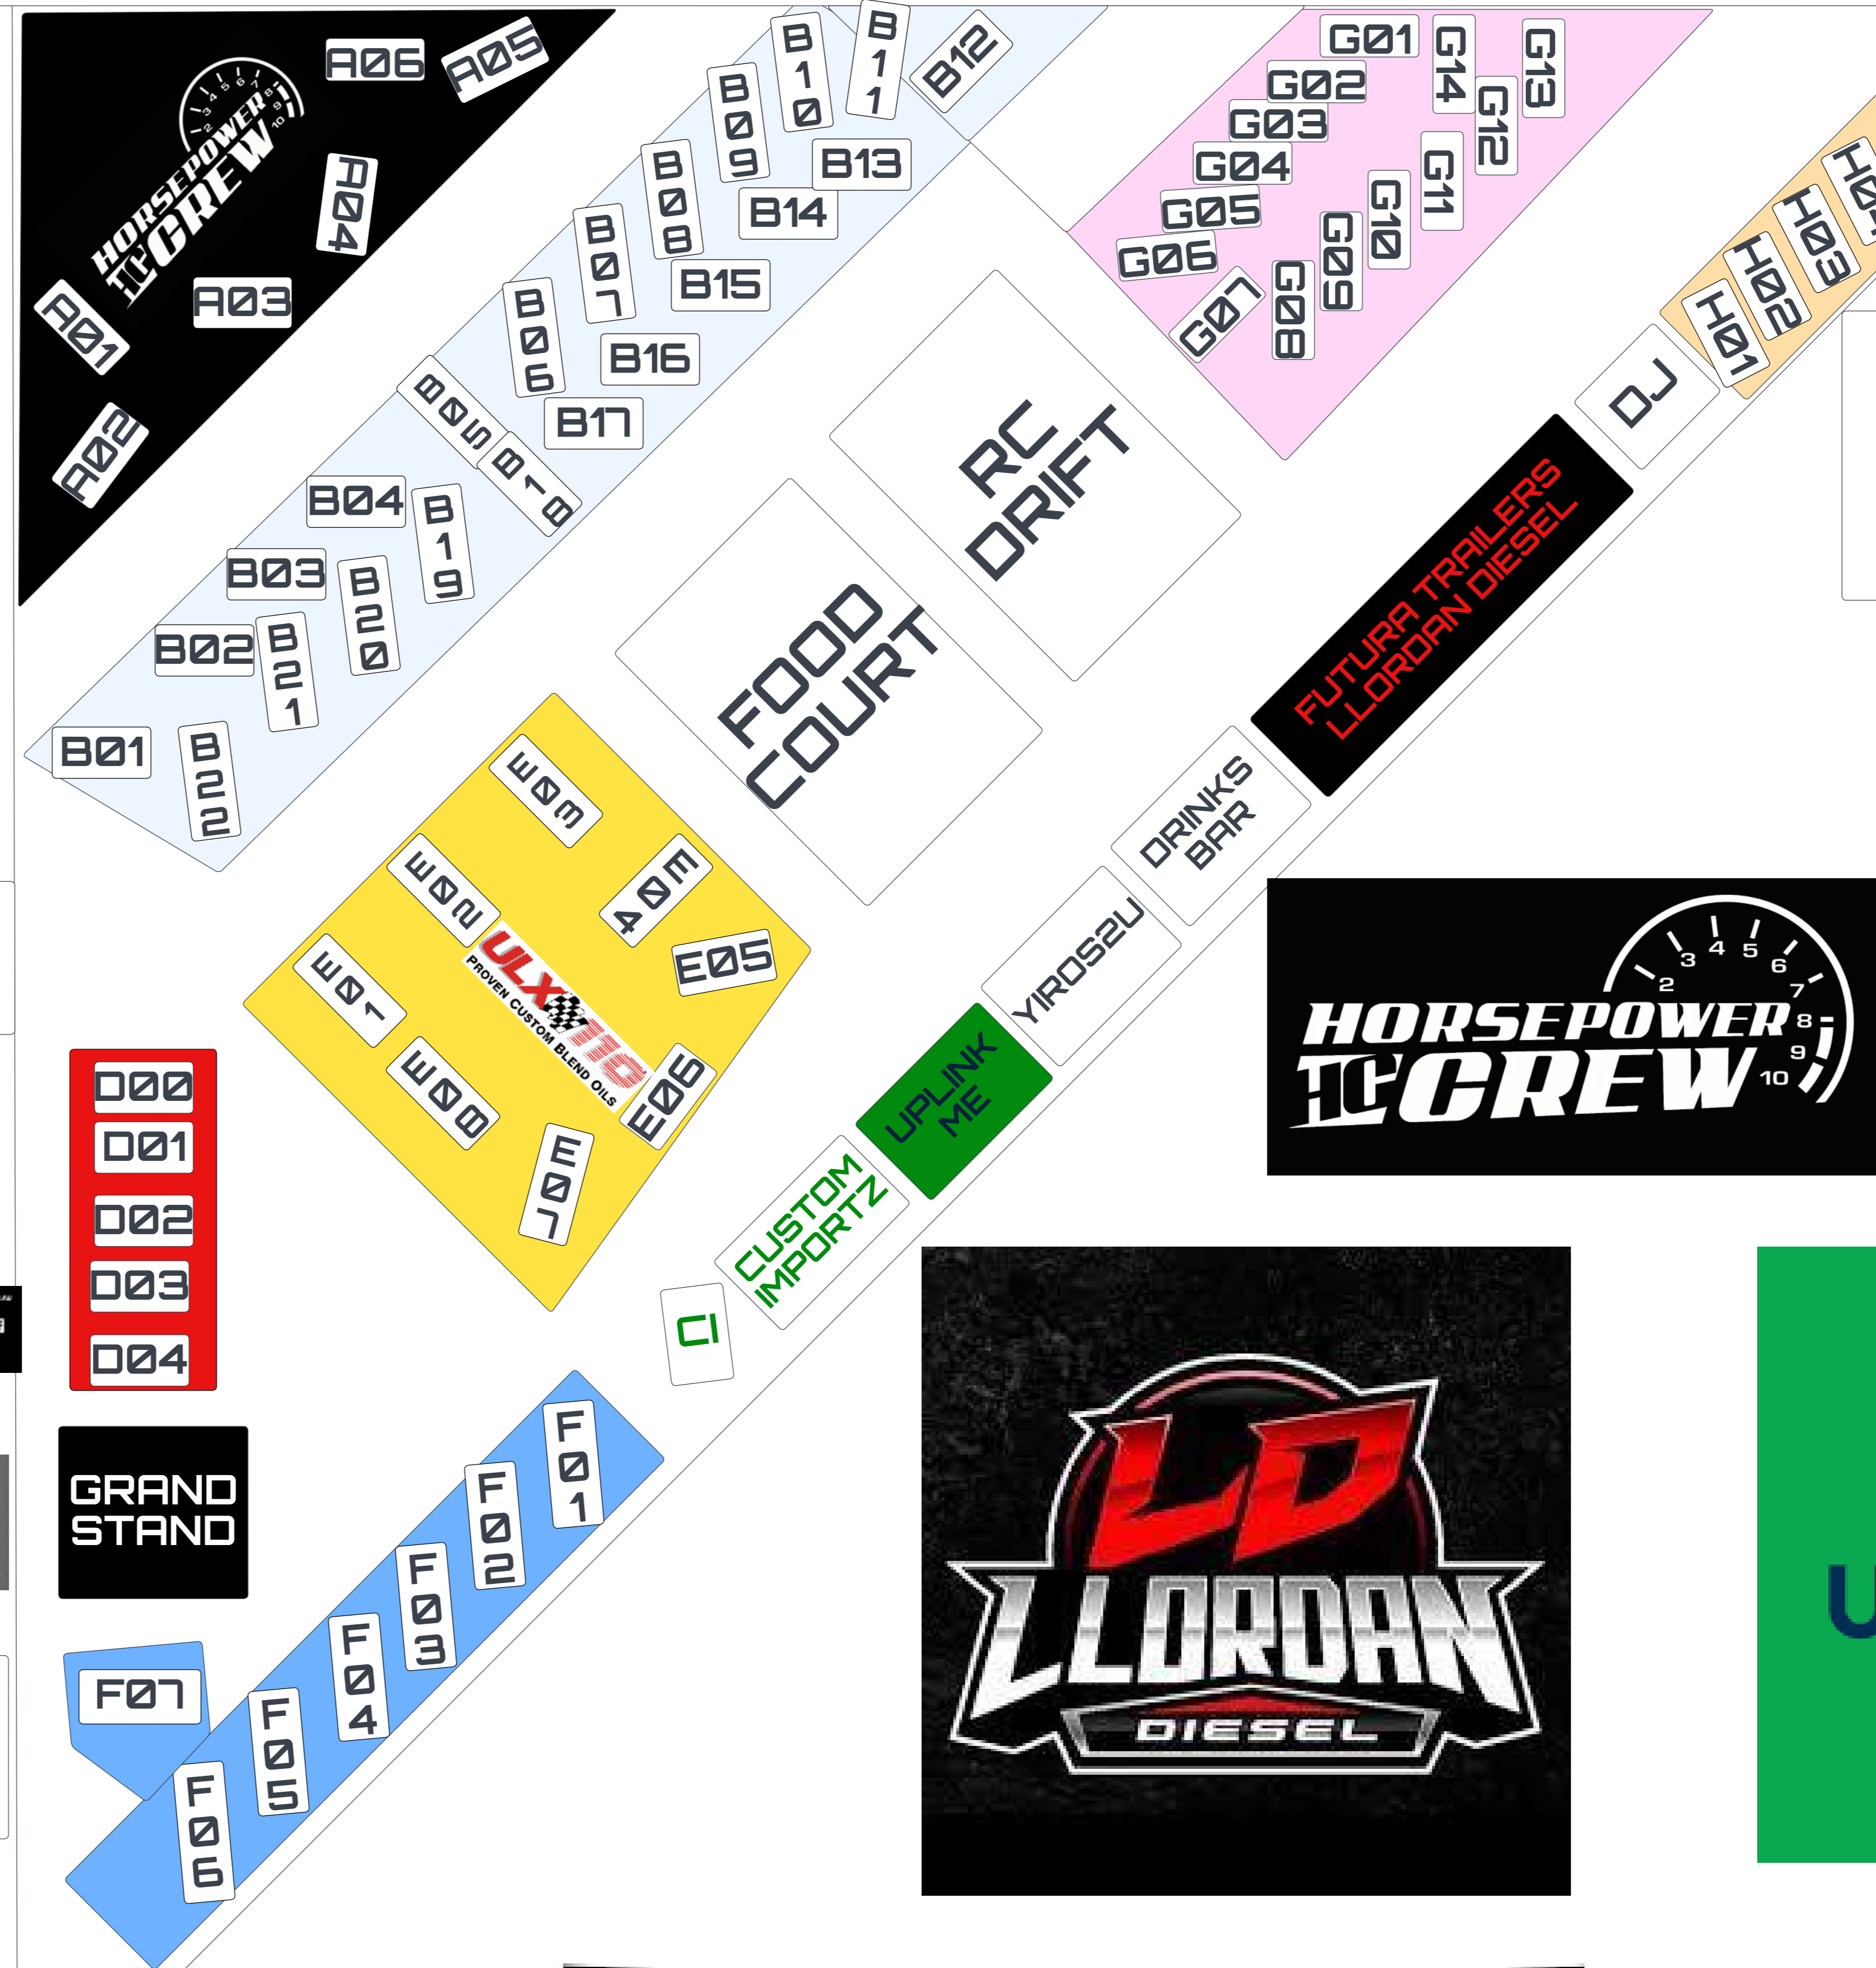

MAP APPROX GUIDE ONLY - NOT TO SCALE

- HP CREW AREA A
- LIGHT BLUE AREA B
- SHANNONS AREA C
- GRANDSTAND AREA D
- ULX110 AREA E
- AREA F
- AREA G
- AREA H

EVENT TRADERS

TROPHY SPONSORS

MULTIFRAME
MEDIA

Mobile
AutoCare
8354 0055
mobileautocare.com.au

Geof's
Garage
Flooring and Storing Solutions

ULX110
PROVEN CUSTOM BLEND OILS

DENT REVOLUTION
PAINTLESS DENT REPAIR SPECIALISTS

PLANE CAR
PHOTOGRAPHY

SMASA
ALL MAKES. ALL ERAS. ALL WELCOME.

Dizzi Decalz
Signs | Wraps | Branding

EVENT PARTNER